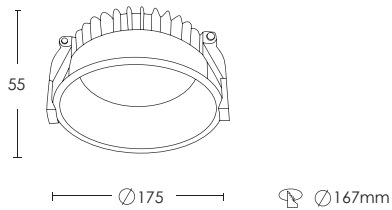

SMD LED

FIXED

Model No : HI-DLL087-020

Material	Aluminium
Power	20W
Voltage	220~240VAC
Beam	80°
lumen	1600LM
CRI	70,80
IP	20
Installation	Recessed Mounted
Life time	50,000 hrs

COLOR TEMPERATURE

- 2700K ●
- 3000K ●
- 4000K ●
- 5000K ○
- 6500K ●