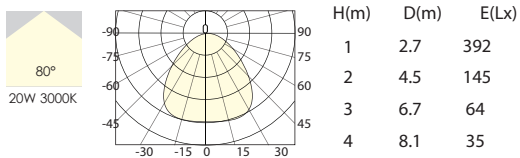

Model No : HI-DLL087-020

Material	Aluminium
Power	20W
Voltage	220~240VAC
Beam	80°
lumen	1600LM
CRI	70,80
IP	20
Installation	Recessed Mounted
Life time	50,000 hrs

COLOR TEMPERATURE

- 2700K ●
- 3000K ●
- 4000K ●
- 5000K ○
- 6500K ●

FINISH

- WH
- BK

LED DRIVER OPTIONS