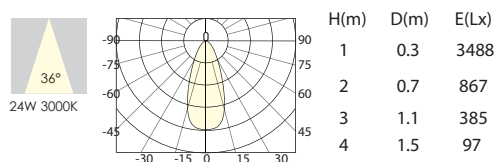

Model No : HI-DLL523

Material	Die-cast Aluminium
Power	20W, 24W
Voltage	220~240VAC
Beam	18° 24° 36°
lumen	2050LM - 2150LM
CRI	>80
IP	20
Installation	Recessed Mounted
Life time	50,000 hrs

COLOR TEMPERATURE

- 2700K ●
- 3000K ●
- 4000K ●
- 5000K ○

FINISH

- WH
- BK
- GREY

LED DRIVER OPTIONS