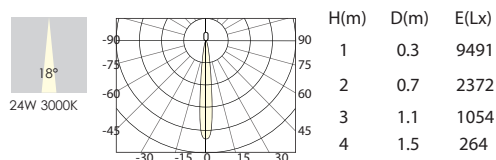

Model No : HI-DLL523

Material	Die-cast Aluminium
Power	20W, 24W
Voltage	220~240VAC
Beam	18° 24° 36°
lumen	2050LM - 2150LM
CRI	>80
IP	20
Installation	Recessed Mounted
Life time	50,000 hrs

COLOR TEMPERATURE

- 2700K ●
- 3000K ●
- 4000K ●
- 5000K ○

FINISH

- WH
- BK
- GREY

LED DRIVER OPTIONS