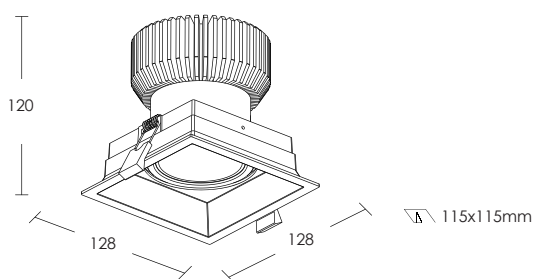

LED DOWNLIGHT

COB LED

ADJUSTABLE

Model No : HI-DLL523

Material	Die-cast Aluminium
Power	20W, 24W
Voltage	220~240VAC
Beam	18° 24° 36°
lumen	2050LM - 2150LM
CRI	>80
IP	20
Installation	Recessed Mounted
Life time	50,000 hrs