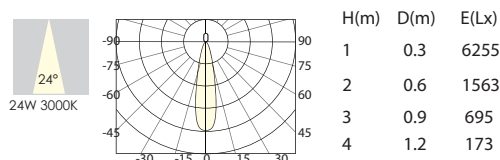

Model No : HI-DLL523

Material	Die-cast Aluminium
Power	20W, 24W
Voltage	220~240VAC
Beam	18° 24° 36°
lumen	2050LM - 2150LM
CRI	>80
IP	20
Installation	Recessed Mounted
Life time	50,000 hrs

COLOR TEMPERATURE

- 2700K ●
- 3000K ●
- 4000K ●
- 5000K ○

FINISH

- WH
- BK
- GREY

LED DRIVER OPTIONS