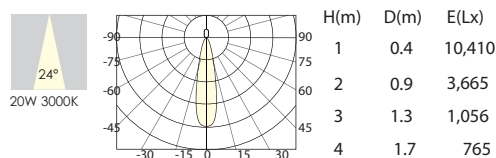

Model No : HI-DLL073-020

Material	Die-cast Aluminium
Power	20W
Voltage	220~240VAC
Beam	15° 24°
lumen	1800LM
CRI	80,90
IP	20
Installation	Recessed Mounted
Life time	50,000 hrs

LED DOWNLIGHT

COLOR TEMPERATURE

- 2700K ●
- 3000K ●
- 4000K ●
- 5000K ○

FINISH

- WH
- BK

LED DRIVER OPTIONS