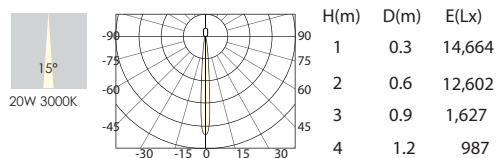

Model No : HI-DLL073-020

Material	Die-cast Aluminium
Power	20W
Voltage	220~240VAC
Beam	15° 24°
lumen	1800LM
CRI	80,90
IP	20
Installation	Recessed Mounted
Life time	50,000 hrs

LED DOWNLIGHT

COLOR TEMPERATURE

- 2700K ●
- 3000K ●
- 4000K ●
- 5000K ○

FINISH

- WH
- BK

LED DRIVER OPTIONS