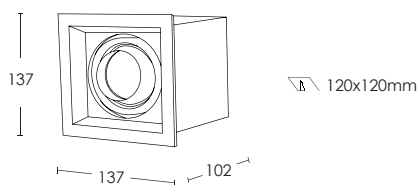

COB LED

ADJUSTABLE

Model No : HI-DLL073-020

Material	Die-cast Aluminium
Power	20W
Voltage	220~240VAC
Beam	15° 24°
lumen	1800LM
CRI	80,90
IP	20
Installation	Recessed Mounted
Life time	50,000 hrs

LED DOWNLIGHT