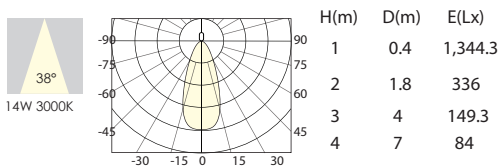

### FINISH

- WH
- BK
- GREY

On/Off

Phase-Dim

1-10V-Dim

DALI-Dim