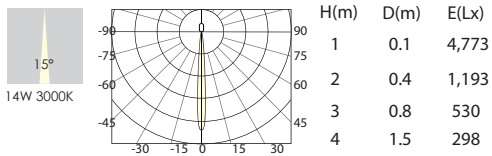

### FINISH

- WH
- BK
- GREY

On/Off

Phase-Dim

1-10V-Dim

DALI-Dim