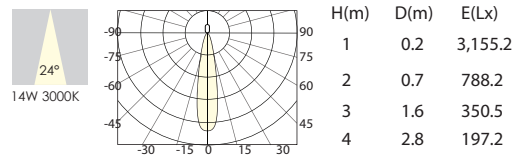

### FINISH

- WH
- BK
- GREY

On/Off

Phase-Dim

1-10V-Dim

DALI-Dim