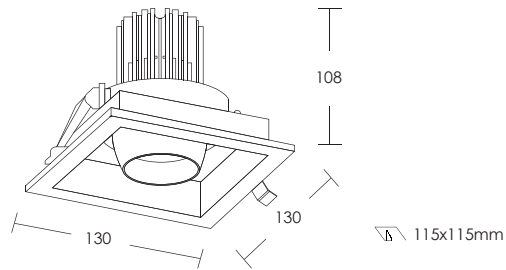

COLOR TEMPERATURE

- 2700K ●
- 3000K ●
- 4000K ●
- 5000K ○

FINISH

- WH
- BK
- GREY