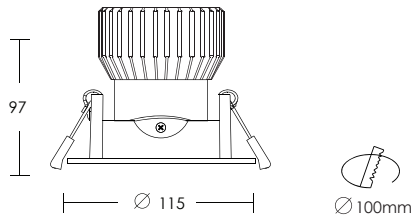

LED DOWNLIGHT

COB LED

ADJUSTABLE

Model No : HI-DLL212

Material	Die-cast Aluminium
Power	20W, 24W
Voltage	220-240VAC
Beam	18° 24° 36°
lumen	2050LM - 2150LM
CRI	>80
IP	20
Installation	Recessed Mounted
Life time	50,000 hrs