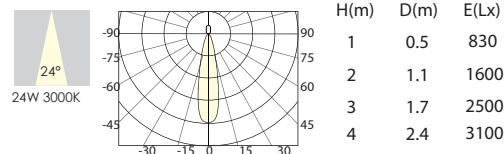

Model No : HI-DLL212

Material	Die-cast Aluminium
Power	20W, 24W
Voltage	220-240VAC
Beam	18° 24° 36°
lumen	2050LM - 2150LM
CRI	>80
IP	20
Installation	Recessed Mounted
Life time	50,000 hrs

COLOR TEMPERATURE

- 2700K ●
- 3000K ●
- 4000K ●
- 5000K ○

FINISH

- WH
- BK
- GREY

LED DRIVER OPTIONS