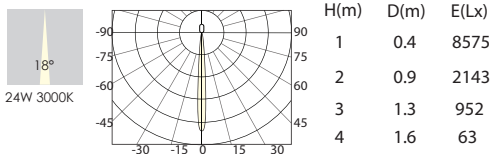

Model No : HI-DLL212

Material	Die-cast Aluminium
Power	20W, 24W
Voltage	220-240VAC
Beam	18° 24° 36°
lumen	2050LM - 2150LM
CRI	>80
IP	20
Installation	Recessed Mounted
Life time	50,000 hrs

COLOR TEMPERATURE

- 2700K ●
- 3000K ●
- 4000K ●
- 5000K ○

FINISH

- WH
- BK
- GREY

LED DRIVER OPTIONS