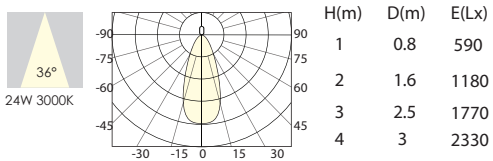

Model No : HI-DLL212

Material	Die-cast Aluminium
Power	20W, 24W
Voltage	220-240VAC
Beam	18° 24° 36°
lumen	2050LM - 2150LM
CRI	>80
IP	20
Installation	Recessed Mounted
Life time	50,000 hrs

COLOR TEMPERATURE

- 2700K ●
- 3000K ●
- 4000K ●
- 5000K ○

FINISH

- WH
- BK
- GREY

LED DRIVER OPTIONS