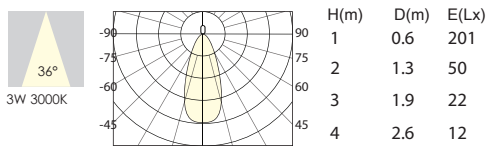

27

∅ 40

∅ 35mm

COLOR TEMPERATURE

- 2700K ●
- 3000K ●
- 4000K ●
- 5000K ○

FINISH

- WH
- BK

LED DRIVER OPTIONS