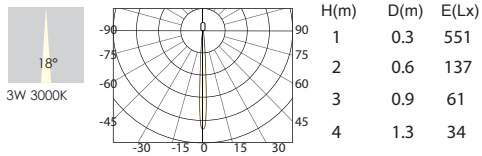

27

∅ 40

∅ 35mm

COLOR TEMPERATURE

- 2700K ●
- 3000K ●
- 4000K ●
- 5000K ○

FINISH

- WH
- BK

LED DRIVER OPTIONS