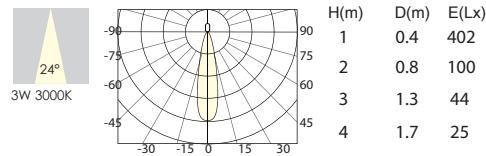

27

∅ 40

∅ 35mm

COLOR TEMPERATURE

- 2700K ●
- 3000K ●
- 4000K ●
- 5000K ○

FINISH

- WH
- BK

LED DRIVER OPTIONS