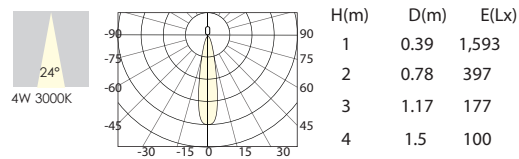

Model No : HI-DLL533-004

Material	Aluminium
Power	4W
Voltage	220~240VAC
Beam	15° 24° 36°
lumen	280LM
CRI	90
IP	20
Installation	Surface Mounted
Life time	50,000 hrs

COLOR TEMPERATURE

- 2700K ●
- 3000K ●
- 4000K ●
- 5000K ○

FINISH

- WH
- BK

LED DRIVER OPTIONS