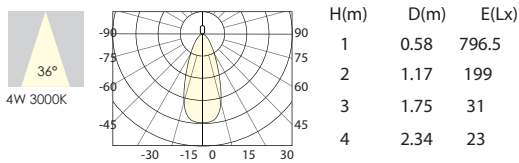

Model No : HI-DLL533-004

Material	Aluminium
Power	4W
Voltage	220~240VAC
Beam	15° 24° 36°
lumen	280LM
CRI	90
IP	20
Installation	Surface Mounted
Life time	50,000 hrs

COLOR TEMPERATURE

- 2700K ●
- 3000K ●
- 4000K ●
- 5000K ○

FINISH

- WH
- BK

LED DRIVER OPTIONS