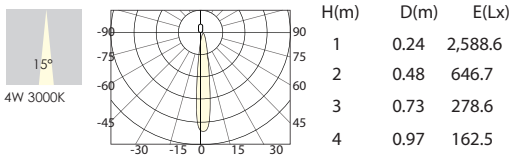

Model No : HI-DLL533-004

Material	Aluminium
Power	4W
Voltage	220~240VAC
Beam	15° 24° 36°
lumen	280LM
CRI	90
IP	20
Installation	Surface Mounted
Life time	50,000 hrs

COLOR TEMPERATURE

- 2700K ●
- 3000K ●
- 4000K ●
- 5000K ○

FINISH

- WH
- BK

LED DRIVER OPTIONS