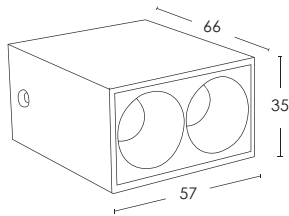

LED DOWNLIGHT

SMD LED

FIXED

Model No : HI-DLL533-004

Material	Aluminium
Power	4W
Voltage	220~240VAC
Beam	15° 24° 36°
lumen	280LM
CRI	90
IP	20
Installation	Surface Mounted
Life time	50,000 hrs

COLOR TEMPERATURE