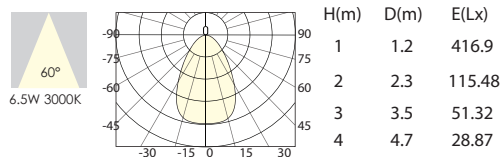

**COLOR TEMPERATURE**

[ Lamp Spec ]

**FINISH**

- WH
- BK

REFER TO MASTER MR16 6.5W 3000K PHILIPS

**LED DRIVER OPTIONS**