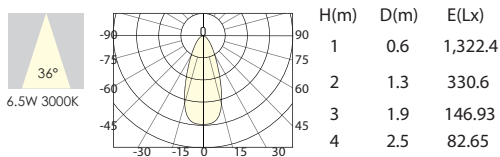

**COLOR TEMPERATURE**

[ Lamp Spec ]

**FINISH**

- WH
- BK

REFER TO MASTER MR16 6.5W 3000K PHILIPS

**LED DRIVER OPTIONS**