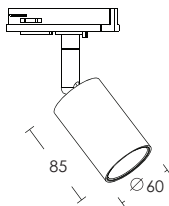

**TRACKLIGHT**

GU10

ADJUSTABLE

**Model No :** HI-TLT047-08

**Material** Die-cast Aluminium

**Voltage** 220~240VAC

**IP** 20

**Installation** Track Mounted

**COLOR TEMPERATURE**

[ Lamp Spec ]

**FINISH**

- WH
- BK

REFER TO MASTER MR16 6.5W 3000K PHILIPS

**LED DRIVER OPTIONS**