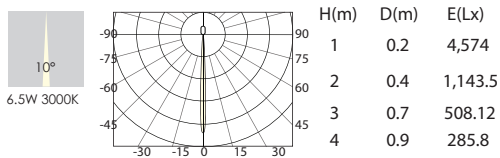

**COLOR TEMPERATURE**

[ Lamp Spec ]

**FINISH**

- WH
- BK

REFER TO MASTER MR16 6.5W 3000K PHILIPS

**LED DRIVER OPTIONS**