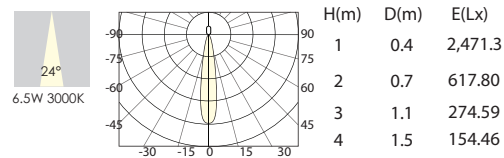

**COLOR TEMPERATURE**

[ Lamp Spec ]

**FINISH**

- WH
- BK

REFER TO MASTER MR16 6.5W 3000K PHILIPS

**LED DRIVER OPTIONS**