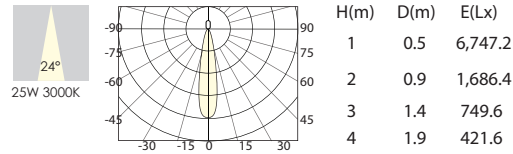

COLOR TEMPERATURE

- 2700K ●
- 3000K ●
- 4000K ●
- 5000K ○

FINISH

- WH
- BK

LED DRIVER OPTIONS

On/Off

Phase-Dim

1-10V-Dim