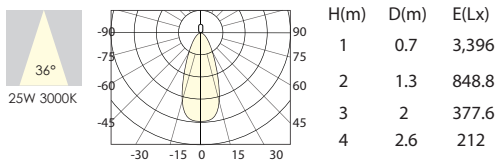

LED TRACKLIGHT

COB LED

ADJUSTABLE

Model No : HI-TLL097-025

Material	Die-cast Aluminium
Power	25W
Voltage	220~240VAC
Beam	15° 24° 36°
lumen	2000LM
CRI	80
IP	20
Installation	Track Mounted
Life time	50,000 hrs

COLOR TEMPERATURE

- 2700K ●
- 3000K ●
- 4000K ●
- 5000K ○

FINISH

- WH
- BK

LED DRIVER OPTIONS

On/Off

Phase-Dim

1-10V-Dim