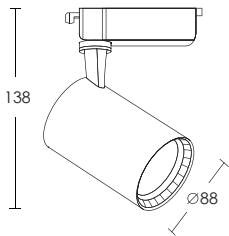

LED TRACKLIGHT

COB LED

ADJUSTABLE

Model No : HI-TLL097-025

Material	Die-cast Aluminium
Power	25W
Voltage	220~240VAC
Beam	15° 24° 36°
lumen	2000LM
CRI	80
IP	20
Installation	Track Mounted
Life time	50,000 hrs

DALI-Dim