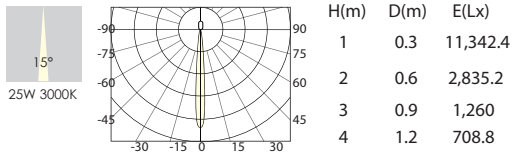

LED TRACKLIGHT

COB LED

ADJUSTABLE

Model No : HI-TLL097-025

Material	Die-cast Aluminium
Power	25W
Voltage	220~240VAC
Beam	15° 24° 36°
lumen	2000LM
CRI	80
IP	20
Installation	Track Mounted
Life time	50,000 hrs

COLOR TEMPERATURE

- 2700K ●
- 3000K ●
- 4000K ●
- 5000K ○

FINISH

- WH
- BK

LED DRIVER OPTIONS

On/Off

Phase-Dim

1-10V-Dim