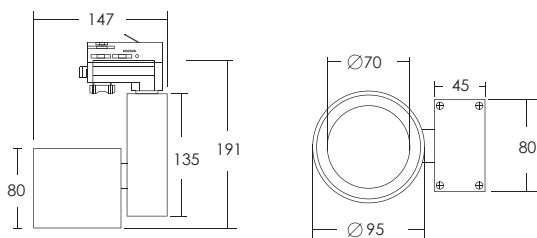

COB LED

ADJUSTABLE

Model No : HI-TLL086-015

Material	Die-cast Aluminium
Power	15W
Voltage	220-240VAC
Beam	15° 24° 36° 60°
lumen	1300 LM
CRI	90
IP	20
Installation	Track Mounted
Life time	50,000 hrs

LED TRACKLIGHT