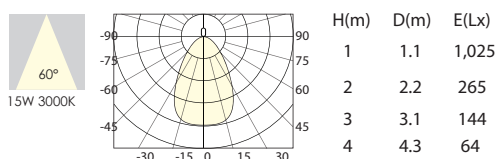

Model No : HI-TLL086-015

Material	Die-cast Aluminium
Power	15W
Voltage	220-240VAC
Beam	15° 24° 36° 60°
lumen	1300 LM
CRI	90
IP	20
Installation	Track Mounted
Life time	50,000 hrs

LED TRACKLIGHT

COLOR TEMPERATURE

- 2700K ●
- 3000K ●
- 4000K ●
- 5000K ○

FINISH

- WH
- BK

ACCESSORIES

LED DRIVER OPTIONS