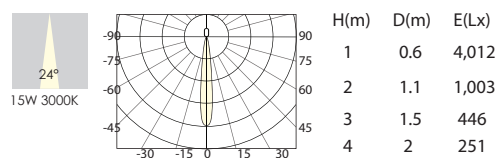

Model No : HI-TLL086-015

Material	Die-cast Aluminium
Power	15W
Voltage	220-240VAC
Beam	15° 24° 36° 60°
lumen	1300 LM
CRI	90
IP	20
Installation	Track Mounted
Life time	50,000 hrs

LED TRACKLIGHT

COLOR TEMPERATURE

- 2700K ●
- 3000K ●
- 4000K ●
- 5000K ○

FINISH

- WH
- BK

ACCESSORIES

LED DRIVER OPTIONS