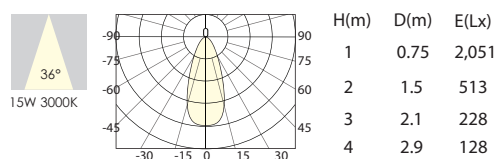

Model No : HI-TLL086-015

Material	Die-cast Aluminium
Power	15W
Voltage	220-240VAC
Beam	15° 24° 36° 60°
lumen	1300 LM
CRI	90
IP	20
Installation	Track Mounted
Life time	50,000 hrs

LED TRACKLIGHT

COLOR TEMPERATURE

- 2700K ●
- 3000K ●
- 4000K ●
- 5000K ○

FINISH

- WH
- BK

ACCESSORIES

LED DRIVER OPTIONS