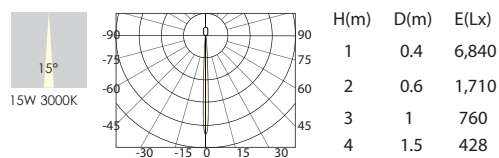

Model No : HI-TLL086-015

Material	Die-cast Aluminium
Power	15W
Voltage	220-240VAC
Beam	15° 24° 36° 60°
lumen	1300 LM
CRI	90
IP	20
Installation	Track Mounted
Life time	50,000 hrs

LED TRACKLIGHT

COLOR TEMPERATURE

- 2700K ●
- 3000K ●
- 4000K ●
- 5000K ○

FINISH

- WH
- BK

ACCESSORIES

LED DRIVER OPTIONS